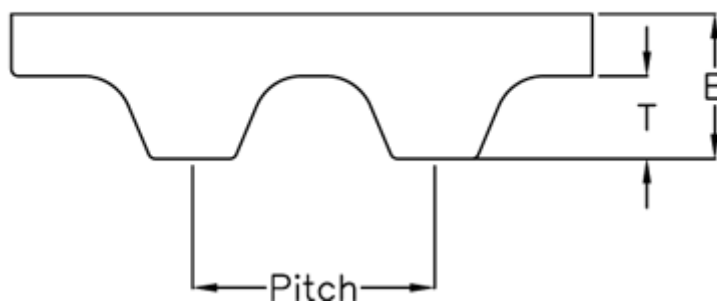

Article number: 602776229251

Description: Gates Timing Belt Synchropower PU 6 T5 255

## Measures

|                 |               |
|-----------------|---------------|
| Height B mm     | = 2.2         |
| Height T mm     | = 1.2         |
| Length          | = 255         |
| Number of teeth | = 51          |
| Pitch           | = 5           |
| Type            | = PU 6 T5 255 |
| Width           | = 6           |